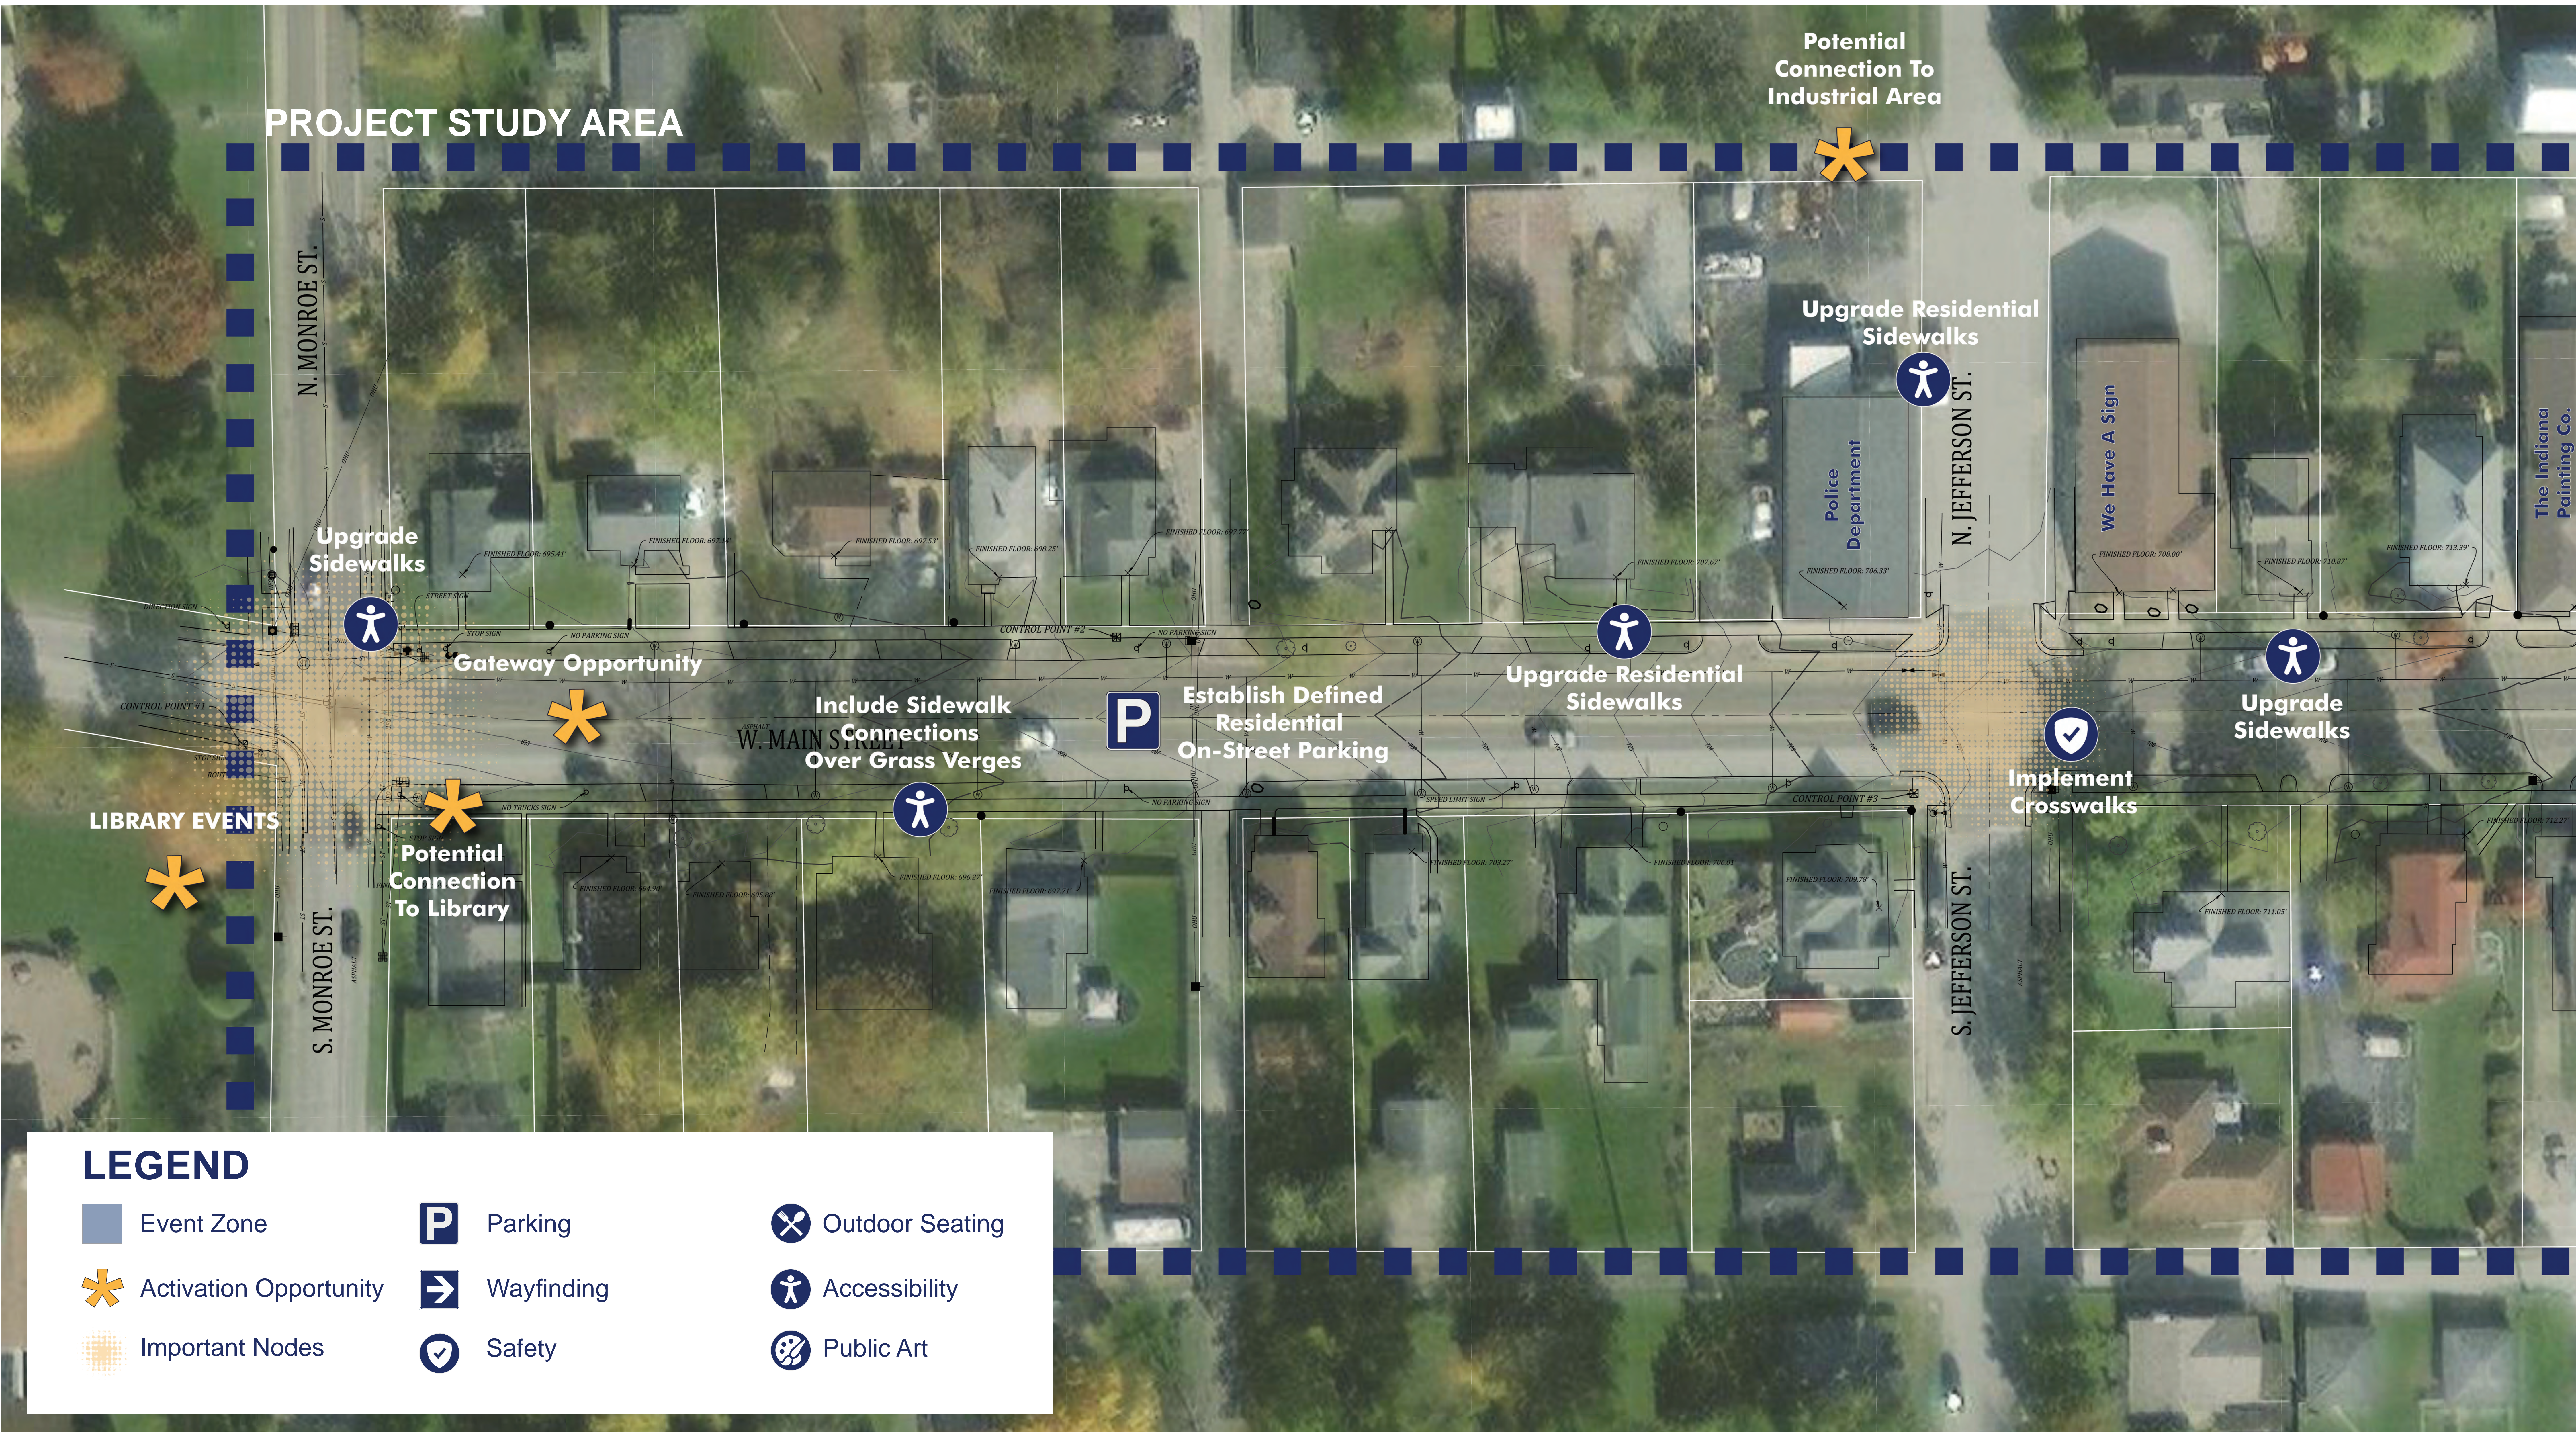

COMMUNITY INPUT INVENTORY

West Main Street Area

LEGEND

 Event Zone	 Parking	 Outdoor Seating
 Activation Opportunity	 Wayfinding	 Accessibility
 Important Nodes	 Safety	 Public Art

COMMUNITY INPUT INVENTORY

Central Main Street Area

LEGEND

-  Event Zone
-  Activation Opportunity
-  Important Nodes
-  Parking
-  Wayfinding
-  Safety
-  Outdoor Seating
-  Accessibility
-  Public Art

COMMUNITY INPUT INVENTORY

East Main Street Area